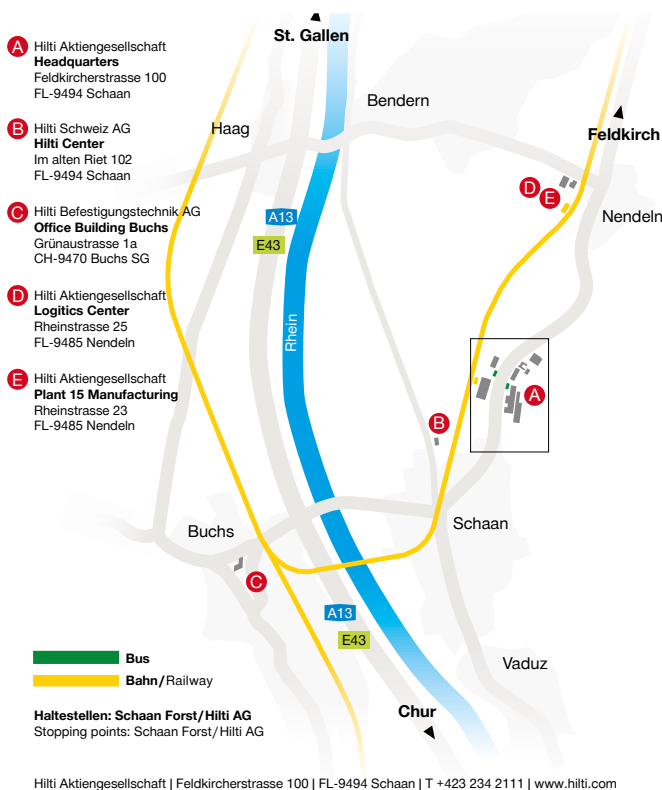

DIRECTIONS

HILTI FOUNDATION

Feldkircherstrasse 100 | 9494 Schaan | Liechtenstein

Liechtenstein Dialogue for Development in Building 5

Sufficient parking spaces available on site

Liechtenstein Dialogue for Development